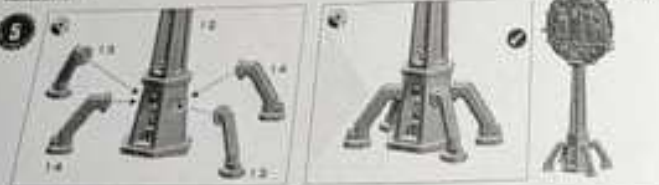

DUN BARR

STORAGE CASKETS

MINI-BOT

TRADE GOODS

NECROMUNDA

ZONE MORTALIS UNDERMINE MARKET

1 1x 1x1x1 Grey Technic Brick	2 1x1x1x1 Grey Technic Brick with Hole	3 1x1x1x1 Grey Technic Brick with Groove	4 1x1x1x1 Grey Technic Brick with Groove and Hole
5 1x1x1x1 Grey Technic Brick with Groove and Hole	6 1x1x1x1 Grey Technic Brick with Groove and Hole	7 1x1x1x1 Grey Technic Brick with Groove and Hole	8 1x1x1x1 Grey Technic Brick with Groove and Hole
9 1x1x1x1 Grey Technic Brick with Groove and Hole	10 1x1x1x1 Grey Technic Brick with Groove and Hole	11 1x1x1x1 Grey Technic Brick with Groove and Hole	12 1x1x1x1 Grey Technic Brick with Groove and Hole
13 1x1x1x1 Grey Technic Brick with Groove and Hole	14 1x1x1x1 Grey Technic Brick with Groove and Hole	15 1x1x1x1 Grey Technic Brick with Groove and Hole	16 1x1x1x1 Grey Technic Brick with Groove and Hole