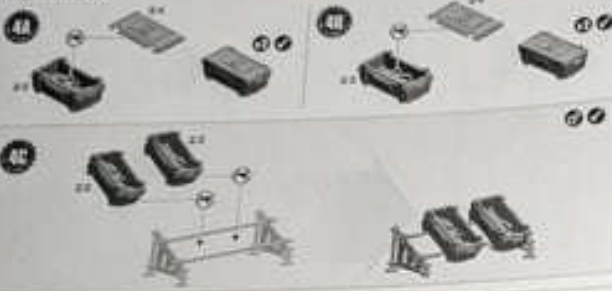

DUN BARR

STORAGE CASKETS

MINI-BOT

TRADE GOODS

NECROMUNDA

ZONE MORTALIS UNDERMINE MARKET

1 1x 1x1x1 Grey Technic Brick	2 1x1x1x1 Grey Technic Brick with Hole	3 1x1x1x1 Grey Technic Brick with Groove	4 1x1x1x1 Grey Technic Brick with Groove and Hole
5 1x1x1x1 Grey Technic Brick with Groove and Hole	6 1x1x1x1 Grey Technic Brick with Groove and Hole	7 1x1x1x1 Grey Technic Brick with Groove and Hole	8 1x1x1x1 Grey Technic Brick with Groove and Hole
9 1x1x1x1 Grey Technic Brick with Groove and Hole	10 1x1x1x1 Grey Technic Brick with Groove and Hole	11 1x1x1x1 Grey Technic Brick with Groove and Hole	12 1x1x1x1 Grey Technic Brick with Groove and Hole
13 1x1x1x1 Grey Technic Brick with Groove and Hole	14 1x1x1x1 Grey Technic Brick with Groove and Hole	15 1x1x1x1 Grey Technic Brick with Groove and Hole	16 1x1x1x1 Grey Technic Brick with Groove and Hole

2. ASSEMBLY: Please follow the assembly instructions carefully. The product is designed to be assembled in a clean, dry area. The product is designed to be assembled in a clean, dry area. The product is designed to be assembled in a clean, dry area.